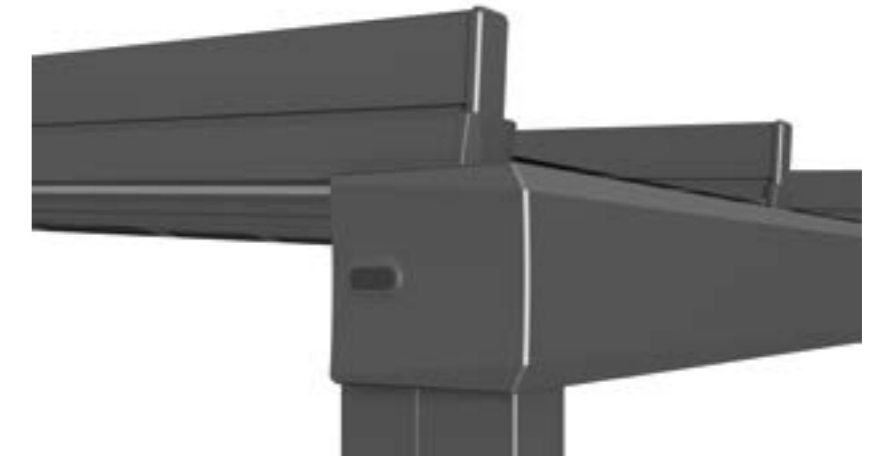

“

The ultimate comfort and unlimited design flexibility makes a CRL Glass Room the ideal addition to your home.”

Intelligent Modular Design

The main structure of CRL Glass Rooms and CRL Louvred Pergolas is aluminium meaning very few supports are required to span large areas.

The intelligent design of the connectors enables a high degree of flexibility and the attractive design gives a sleek, lightweight look while making it extremely stable and giving the structure longevity.

The flexible design means many variations are possible, and with the optional extras of fixed glass panels, sliding doors, vertical blinds, integrated awnings and LEDs you can have a truly unique space to enjoy your garden throughout the changing seasons.