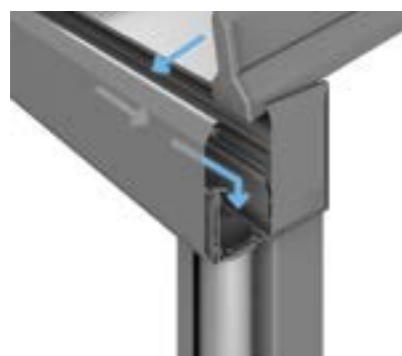

DB 703
Anthracite

Integrated Drainage

The inconspicuous drainage is cleverly integrated into the post, rainwater is channelled through the gutter into the drain pipe.

The front profile of the post can be easily removed using a clip system to allow easy access to the drain.