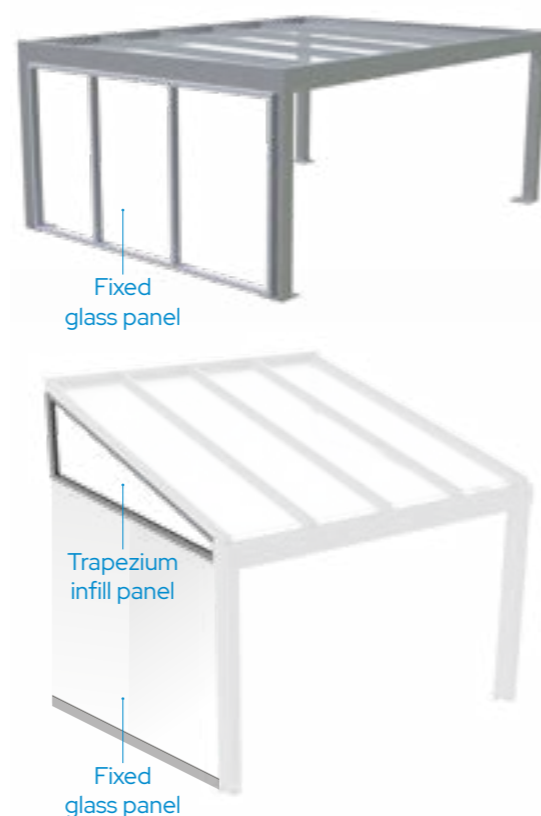

“
Make the most of
your garden whatever
the weather!”

Fixed Glass Panels

For permanent wind and weather protection.

A fixed glass panel is ideal for those wanting permanent wind and weather protection whilst preserving unobstructed views across the outdoor space.

The fixed glass panels are framed with aluminium, easy to install and ideal for use with vertical blinds for when sun, shade or privacy is required.

For Wall Supported Glass Rooms the Fixed Glass Panels require a glass trapezium infill panel. The pitch and projection of the panel will be specifically tailored to suit the requirements of your outdoor area.